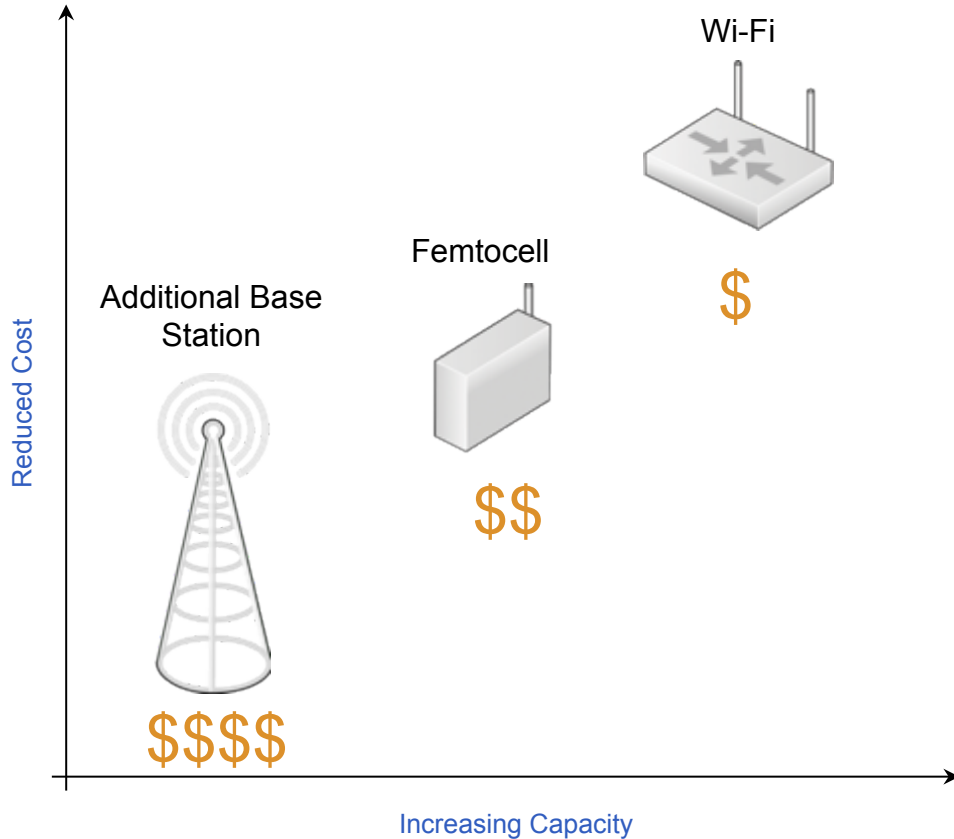

Increased capacity. Reduced cost.