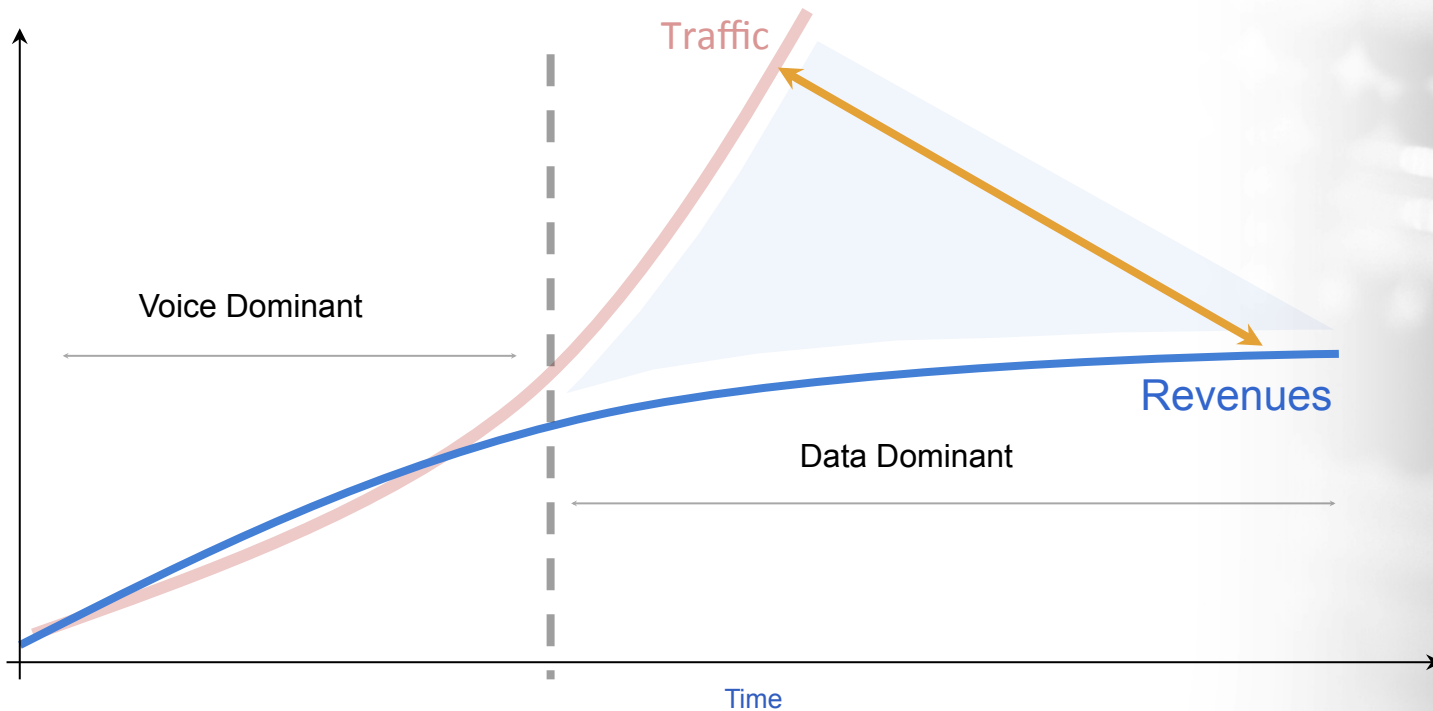

The operator challenge.  
Traffic versus revenue disparity.

1x **You Tube** = 500,000x

(EUR 0.03)

(EUR 15,000)

# The operator challenge.

*“A depressing reality for operators forced to cope with unprecedented levels of mobile data traffic and zero growth profitability.”*

SoftBank chairman and CEO Masayoshi Son